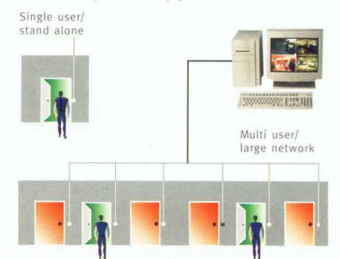

ACCESS CONTROL

Biometrics

- Fingers
- Palm
- Retina

- Card**
- Smart card
 - Proximity
 - Magstripe
 - Wiegand
 - Barcode

Access Control systems ranging from affordable standalone Pin or Card Reader to a large network based Access Control where 40,000 Readers are capable to be installed in one network system. We distribute HID Readers, the largest Reader manufacture in the world and PCSC Control Panel from USA. Additionally, we also carry various brands from reputable manufactures.

System Application

DigiTool is designed to be tough and rugged, as it will be carried from location to location by the Security Guard while conducting an internal and/or external patrol of the facility. The Security Guard is issued with a list of pre-arranged locations, which can be printed out by the PC software.