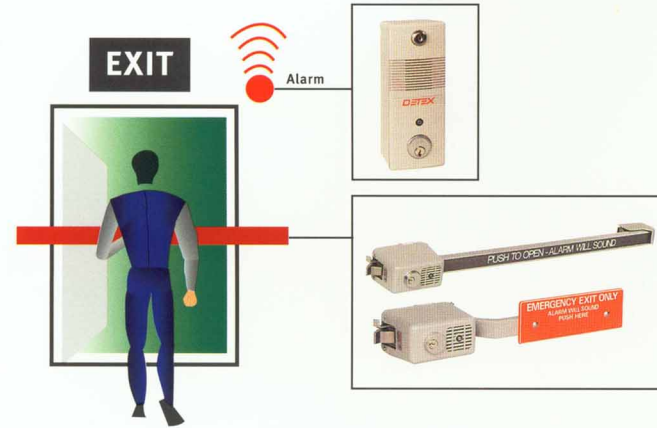

DigiTool is designed to be tough and rugged, as it will be carried from location to location by the Security Guard while conducting an internal and/or external patrol of the facility. The Security Guard is issued with a list of pre-arranged locations, which can be printed out by the PC software.

Other application :

- Inventory Auditing and Physical Checks
- Quality Assurance Systems
- Service & Maintenance Control

We offer unequalled economy and reliability. Rugged cast aluminum construction and heavy-duty lock and bolt mechanisms resist tampering. High decibel, solid-state alarms announce intrusions and unauthorized exiting. When it comes to Door Exit Control, we offer the most worry-free, cost-effective units in the industry.