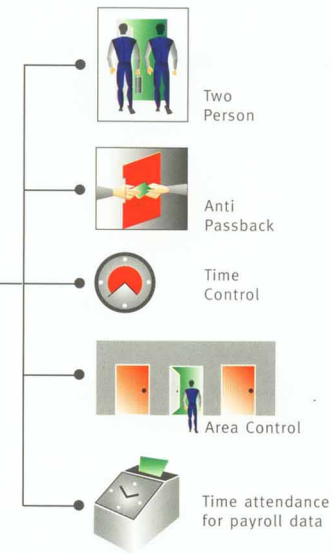

Specific Application For Banking ATM interface

We also provide specific application for banking like ATM (Automatic Teller Machine) interface, which allows the data transaction to be inserted to the video image. This equipped Bank Personnel to easily identify whom, when and what transaction has been made in response to clients' complaint or fraud.

ALARM SYSTEMS

Conventional alarm system are sometimes inadequate since in most cases there is no security staff on hand at night to respond to any abnormal signal. But with our online security system, if a sensor is triggered, a signal is automatically sent to our Control Center through the telephone line and a professional security officer is dispatched to the scene immediately to investigate and response to any emergency situations. When required, we will contact the police to come to the scene. In this case, response is FAST, SURE, and DEPENDABLE.

ACCESS CONTROL

Biometrics

- Fingers
- Palm
- Retina

- Card**
- Smart card
 - Proximity
 - Magstripe
 - Wiegand
 - Barcode

Access Control systems ranging from affordable standalone Pin or Card Reader to a large network based Access Control where 40,000 Readers are capable to be installed in one network system. We distribute HID Readers, the largest Reader manufacture in the world and PCSC Control Panel from USA. Additionally, we also carry various brands from reputable manufactures.

System Application

DigiTool is designed to be tough and rugged, as it will be carried from location to location by the Security Guard while conducting an internal and/or external patrol of the facility. The Security Guard is issued with a list of pre-arranged locations, which can be printed out by the PC software.