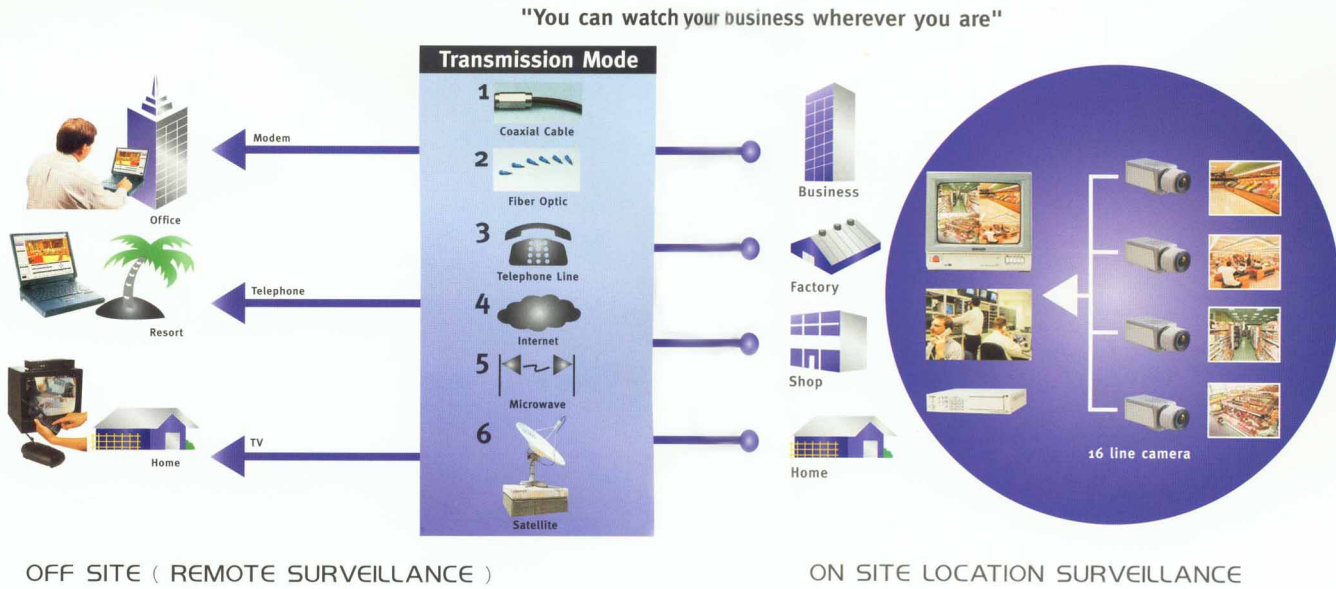

YOUR BUSINESS & PROPERTY

DOOR EXIT CONTROL

Ensure the Emergency Exit Door is used only during emergency situation. Door Exit Control will announce the unauthorized use of a door with high decibel alarm sound. A special key allows authorized personnel to use the door freely.

OTHER SYSTEMS

Such as key Management System, Barrier Gate, Bullet Proof Glass.

SURVEILLANCE SYSTEMS (CCTV)

By carrying strong brands from all around the world such as Panasonic - Japan, Kalatel - USA, Dedicated Micros - UK, AVE - USA, Chugai - Japan and Adpro - Australia, we are able to virtually serve our clients' needs. Today's state-of-the-art technology allows remote surveillance to be done through several method of transmission mode such as coaxial cable, fiber optic, telephone line, internet/network, satellite or RF/microwave.