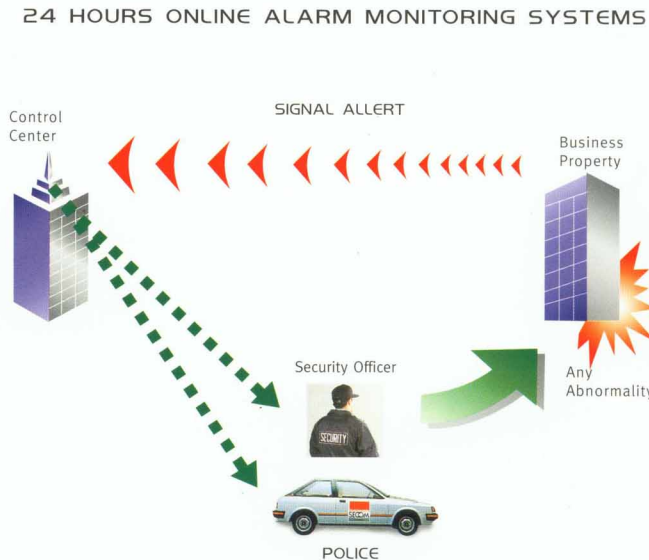

OTHER SYSTEMS

Such as key Management System, Barrier Gate, Bullet Proof Glass.

SURVEILLANCE SYSTEMS (CCTV)

By carrying strong brands from all around the world such as Panasonic - Japan, Kalatel - USA, Dedicated Micros - UK, AVE - USA, Chugai - Japan and Adpro - Australia, we are able to virtually serve our clients' needs. Today's state-of-the-art technology allows remote surveillance to be done through several method of transmission mode such as coaxial cable, fiber optic, telephone line, internet/network, satellite or RF/microwave.

Specific Application For Banking ATM interface

We also provide specific application for banking like ATM (Automatic Teller Machine) interface, which allows the data transaction to be inserted to the video image. This equipped Bank Personnel to easily identify whom, when and what transaction has been made in response to clients' complaint or fraud.

ALARM SYSTEMS

Conventional alarm system are sometimes inadequate since in most cases there is no security staff on hand at night to respond to any abnormal signal. But with our online security system, if a sensor is triggered, a signal is automatically sent to our Control Center through the telephone line and a professional security officer is dispatched to the scene immediately to investigate and response to any emergency situations. When required, we will contact the police to come to the scene. In this case, response is FAST, SURE, and DEPENDABLE.