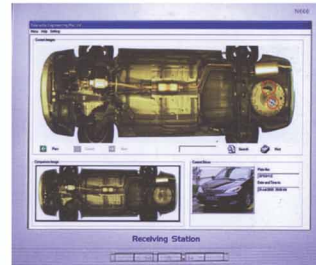

Under Vehicle Surveillance System

Under Vehicle Surveillance System is a digital surveillance system specially designed for security professional to scrutinize the undercarriage of all vehicles that pass through the security control point. The system scans rapidly and effectively of moving vehicles for a security guard to inspect for illegal attached packages such as dangerous explosive devices, weapon, drugs or contrabands without causing any great disturbance to the traffic flow. This system is to replace the conventional way of using a mirror which is proven to be not effective and labour intensive as a result it is more costly in the long run.