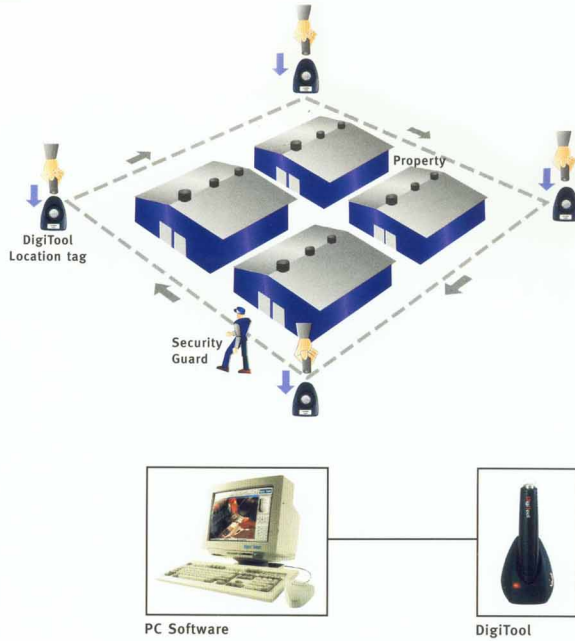

DigiTool is designed to be tough and rugged, as it will be carried from location to location by the Security Guard while conducting an internal and/or external patrol of the facility. The Security Guard is issued with a list of pre-arranged locations, which can be printed out by the PC software.

Other application :

- Inventory Auditing and Physical Checks
- Quality Assurance Systems
- Service & Maintenance Control

We offer unequalled economy and reliability. Rugged cast aluminum construction and heavy-duty lock and bolt mechanisms resist tampering. High decibel, solid-state alarms announce intrusions and unauthorized exiting. When it comes to Door Exit Control, we offer the most worry-free, cost-effective units in the industry.